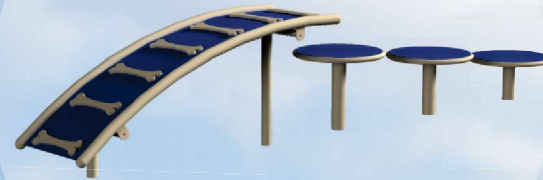

CANINE CONDO
\$3,248

STEPPING RISER
\$717

ME AND MY PAL BENCH
\$1,994

TUNNEL RUN
\$973

TUG AROUND
\$996

RAMP-N-STEPS
\$2,027

ADVENTURE PEAK
\$2,351

PUPPY PLATFORM
\$692

TEETER TOTTER
\$966

SKY CROSSING
\$2,708

...and we can help you make it a reality!

Whether you want to start with a kit, or to design a custom area, we have what you need to create perfect spaces for furry faces!

THE BONE YARD \$10,268

THE ESSENTIALS \$2,059

THE HOUND \$5,960

THE BOW WOW \$6,589

THE DINGO \$5,563

THE PUPPY \$3,083

THE STARTER \$2,136

ADJUSTABLE JUMP \$860