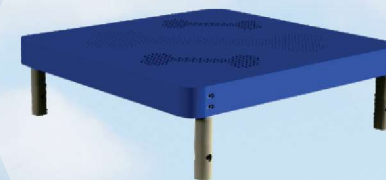

CANINE CONDO
\$3,248

STEPPING RISER
\$717

ME AND MY PAL BENCH
\$1,994

TUNNEL RUN
\$973

TUG AROUND
\$996

RAMP-N-STEPS
\$2,027

ADVENTURE PEAK
\$2,351

PUPPY PLATFORM
\$692