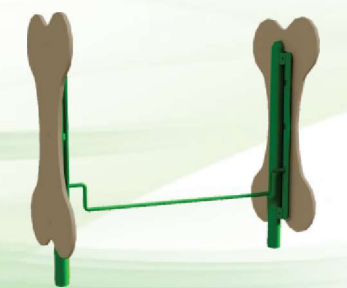

THE BONE YARD \$10,268

THE ESSENTIALS \$2,059

THE HOUND \$5,960

THE BOW WOW \$6,589

THE DINGO \$5,563

THE PUPPY \$3,083

THE STARTER \$2,136

ADJUSTABLE JUMP \$860

HOOP JUMP \$585

LEASH POST \$358

RULES SIGN \$463

6' BENCH \$788

RECEPTACLE \$772

PET WASTE STATION \$289

Personalize your park with these fun and unique Add-ons!

From Photo Booths to Fence Hangers, we offer the accessories to complete your dog park with style. And these are not limited to dog parks...think of a PugShot at the Groomer, or the nature collection to liven up your favorite doggy daycare. Our team is dedicated to helping you create the perfect space in just a few easy steps. Just pick out your favorites, and give us a call...we'll do the installation and you can enjoy!